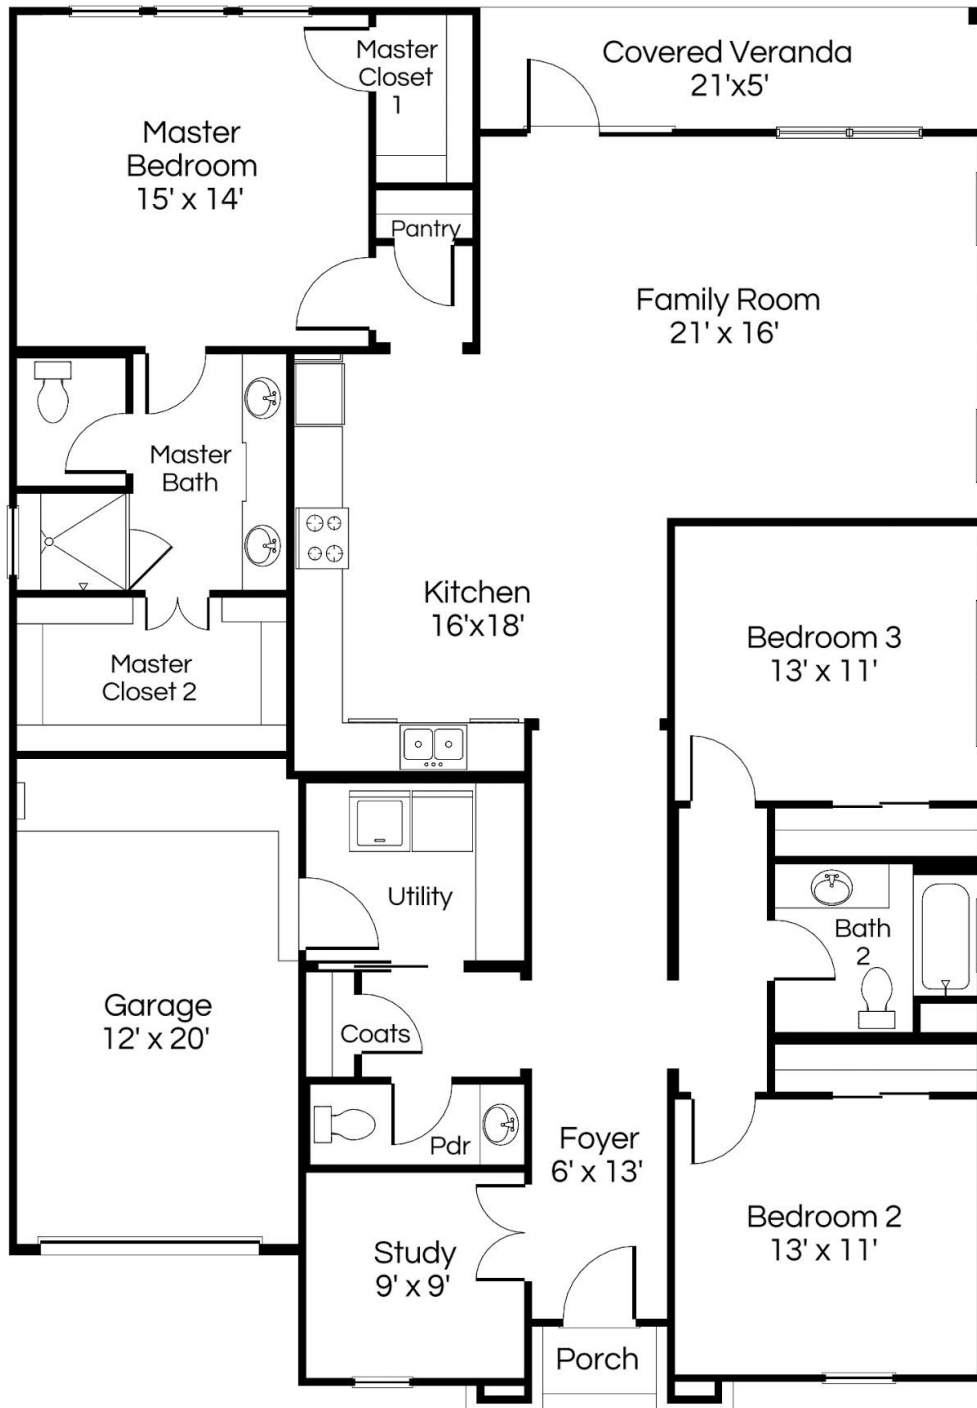

TAJ RESIDENCES

THE EMERALD

3 Bedroom | 2 Bath, 1 Half Bath | Study | Covered Patio

Floor plan is for marketing purposes and is to be used as a guide only. All figures are approximate and may be subject to changes may during the development process.