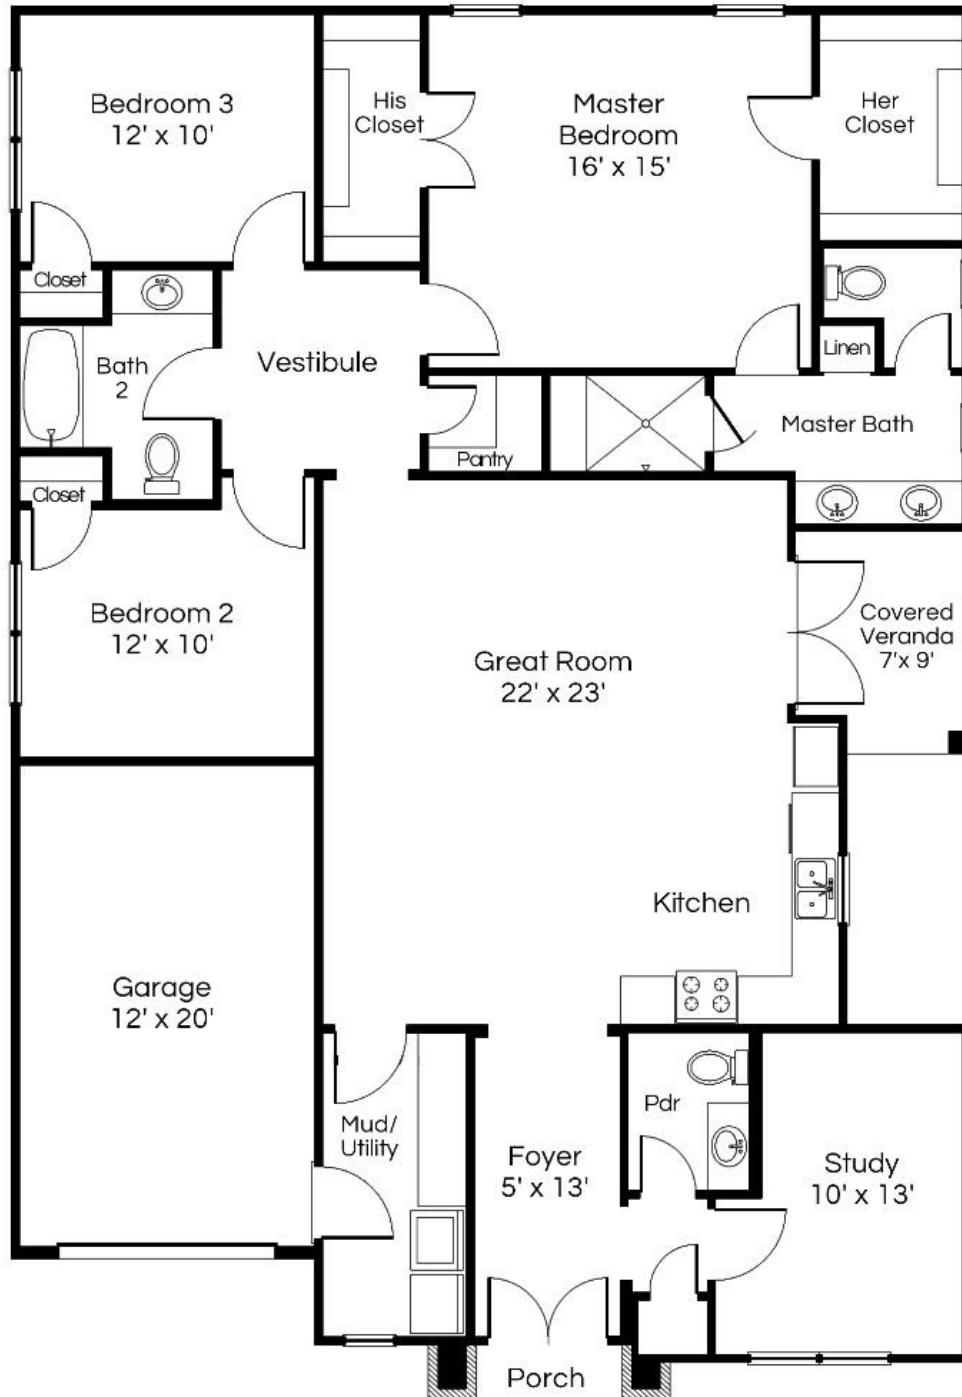

TAJ RESIDENCES

THE PERIDOT

3 Bedroom | 2 Bath, 1 Half Bath | Study | Covered Patio

Floor plan is for marketing purposes and is to be used as a guide only. All figures are approximate and may be subject to changes during the development process.