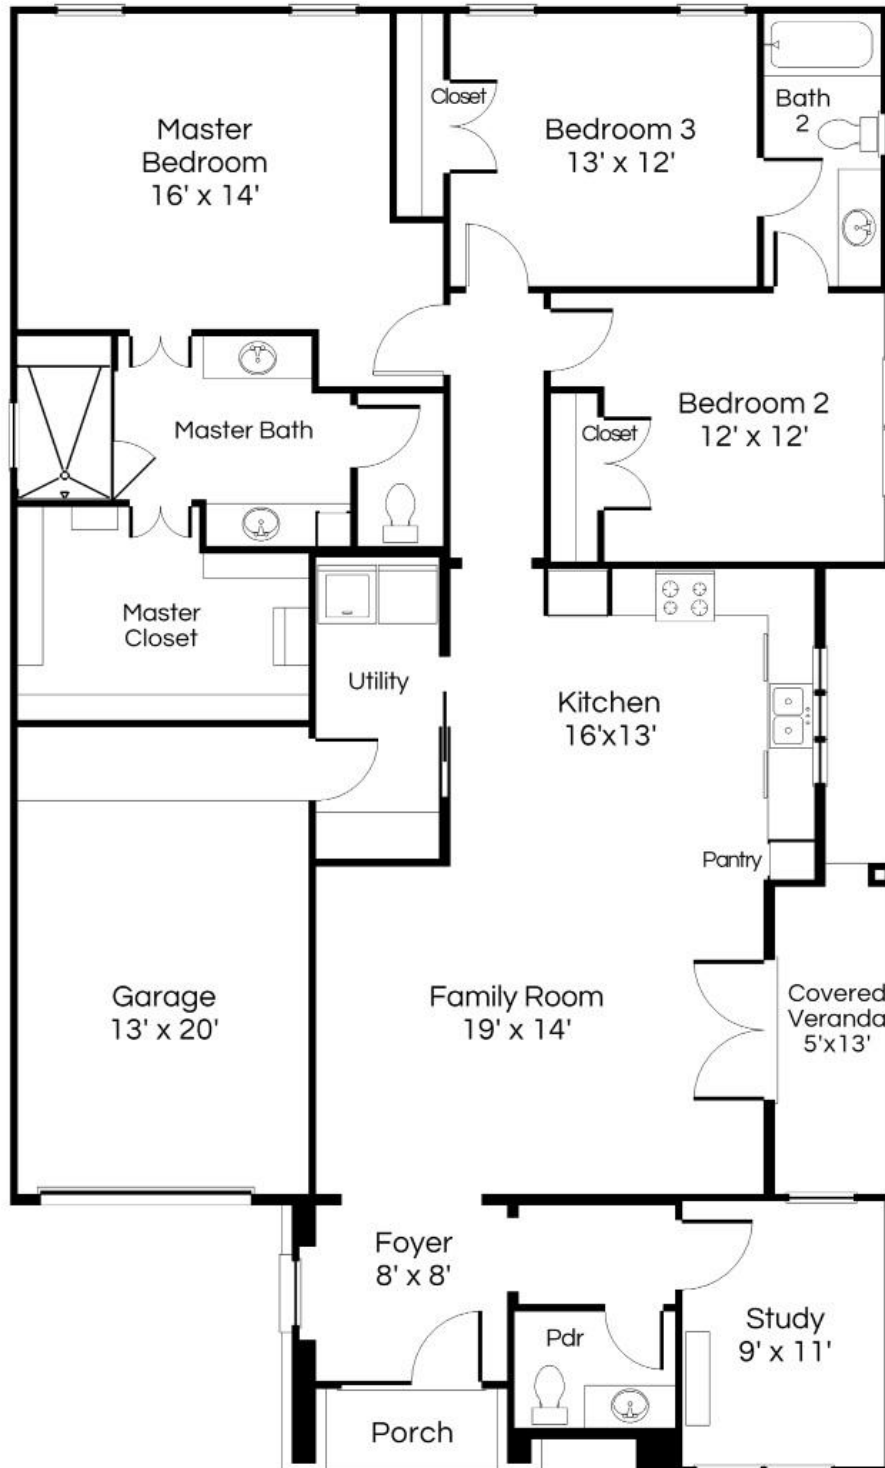

TAJ RESIDENCES

THE SAPPHIRE

3 Bedroom | 2 Bath, 1 Half Bath | Study | Covered Patio

Floor plan is for marketing purposes and is to be used as a guide only. All figures are approximate and may be subject to changes may during the development process.